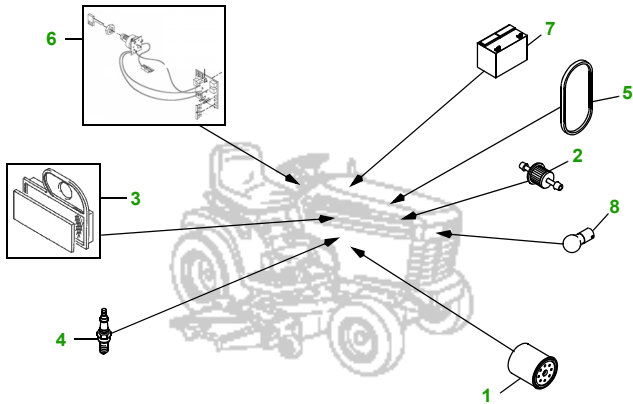

MAINTENANCE REMINDER SHEET

LX279 with 48C Deck

Lawn Tractor

Tractor S/N

48" Convertible Deck

Deck S/N

Key	Part No.	Description
1	AM107423	ENGINE OIL FILTER
2	AM116304	FUEL FILTER - IN-LINE
	GY20709	FUEL FILTER - IN-LINE (PACKAGE)
3	M76076	FOAM AIR FILTER ELEMENT
	MIU10778	PAPER AIR FILTER ELEMENT
4	M138938	SPARK PLUG
5	M146667	BELT - TRACTION DRIVE
6	AM131841	KEY - PADDED
	AM132500	IGNITION SWITCH

Key	Part No.	Description
7	TY25881	BATTERY
8	AD2062R	HALOGEN HEADLIGHT BULB
9	M143019	BELT - PRIMARY
10	M154958	BELT - SECONDARY
11	M145476	BLADE - STANDARD
	M127673	BLADE - MULCHING
12	AM133602	GAGE WHEEL - FRONT
	AM125172	GAGE WHEEL - REAR
13	M113955	ROLLER

"As Needed" Parts

Qty	Part No	Item
1	AM123507	Fuel Cap
1	AM130907	Mower Deck Leveling Gauge
1	TY26183	Grease Gun

FOR ON-LINE PARTS ASSISTANCE:

www.JDParts.Deere.com

- VIEW [John Deere Parts Catalog](#) to look-up part numbers
- ORDER parts on-line from your [John Deere Dealer](#)
- SEARCH for parts for [YOUR specific model](#)
- SEARCH for parts by [Partial Part Number](#)